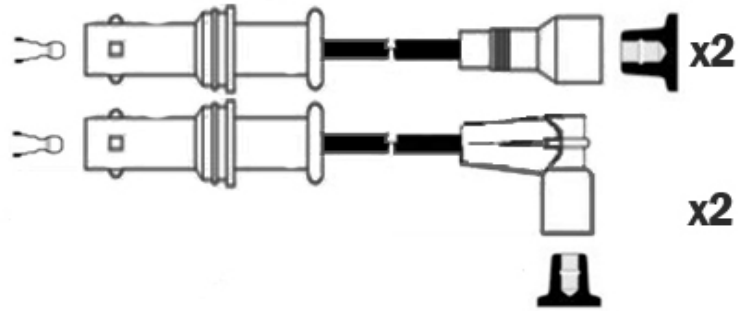

OPT4662

Spark Cable Type: Resistive Cable

Cable Diameter: 7mm

Cable Length 1: 620mm

Cable Length 2: 620mm

Cable Length 3: 680mm

Cable Length 4: 680mm

Number of Leads: 4 (2 of each style)

Spark Cable Fitment: Coupling Type SAE

Coil Fitment: Coupling Type SAE

Distributed by Auto Agencies Ltd

OPT4663

Spark Cable Type: Resistive Cable

Cable Diameter: 7mm

Cable Length 1: 380mm

Cable Length 2: 420mm

Cable Length 3: 740mm

Cable Length 4: 740mm

Number of Leads: 4

Spark Cable Fitment: Coupling Type SAE

Coil Fitment: Coupling Type DIN