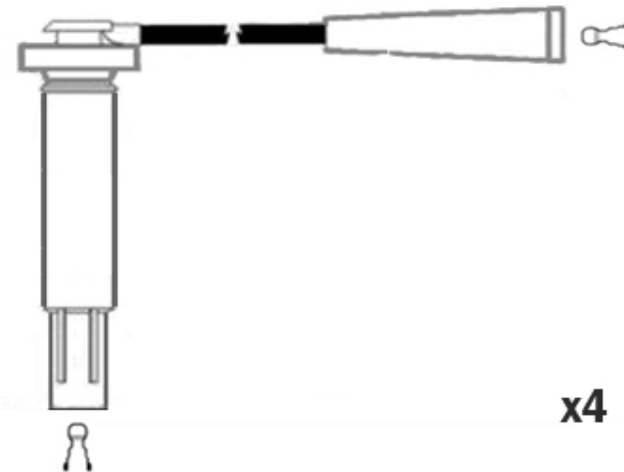

x4

Distributed by Auto Agencies Ltd