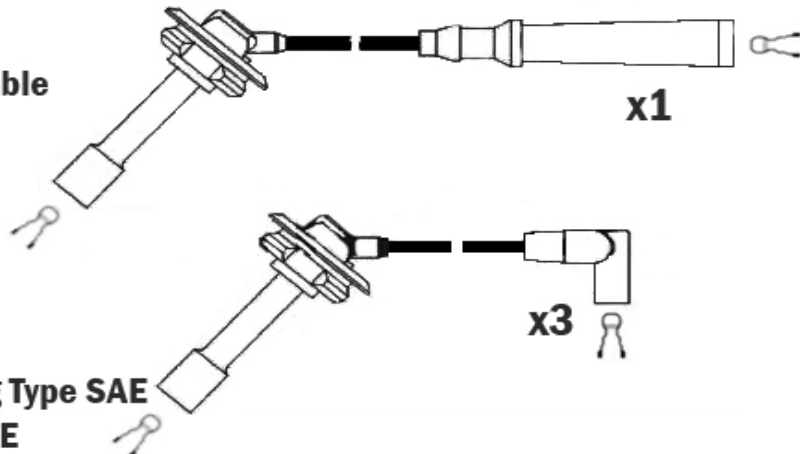

Auto Agencies **FOR TOP BRANDS WITH PROVEN QUALITY**

77 Percival St, Rangiora - Ph. 03 313 7709 - Fax 03 313 7706 - Email sales@autoagencies.co.nz

SUBARU IGNITION LEADS

UPDATED March 2018

MODEL	YEAR	CYL	CC	ENGINE	AA

Because there are so many different configurations for Subaru leads, please refer to the illustrations below to confirm which set best matches the set you are looking for.

OPT4173

Spark Cable Type: Resistive Cable

Cable Diameter: 7mm

Cable Length 1: 400mm

Cable Length 2: 400mm

Cable Length 3: 730mm

Cable Length 4: 740mm

Number of Leads: 4

Spark Cable Fitment: Coupling Type SAE

Coil Fitment: Coupling Type SAE

Top Seal: Oval

Distributed by Auto Agencies Ltd

OPT4635

Spark Cable Type: Resistive Cable

Cable Diameter: 7mm

Cable Length 1: 605mm

Cable Length 2: 605mm

Cable Length 3: 660mm

Cable Length 4: 660mm

Number of Leads: 4