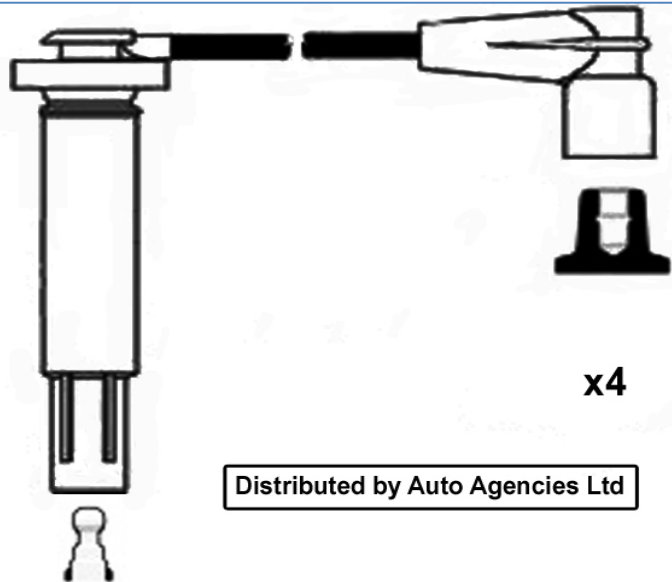

Distributed by Auto Agencies Ltd

OPT4703

Spark Cable Type: Resistive Cable

Cable Diameter: 7mm

Cable Length 1: 415mm

Cable Length 2: 415mm

Cable Length 3: 515mm

Cable Length 4: 515mm

Number of Leads: 4

Spark Cable Fitment: Coupling Type SAE

Coil Fitment: Coupling Type DIN

With Marten Protection