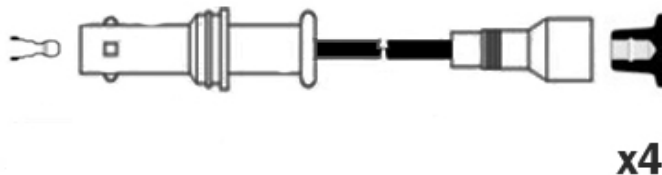

### OPT4635

**Spark Cable Type: Resistive Cable**

**Cable Diameter: 7mm**

**Cable Length 1: 605mm**

**Cable Length 2: 605mm**

**Cable Length 3: 660mm**

**Cable Length 4: 660mm**

**Number of Leads: 4**