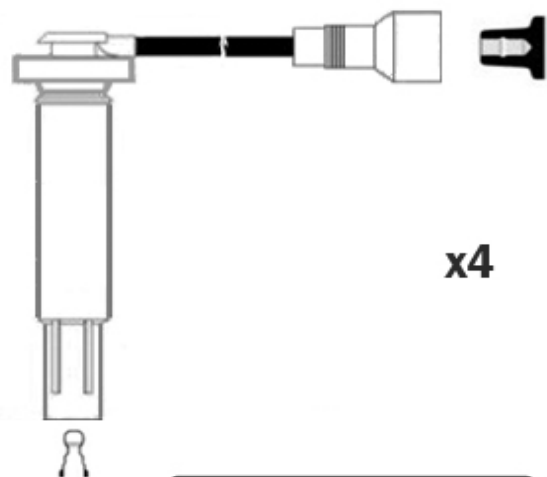

Distributed by Auto Agencies Ltd