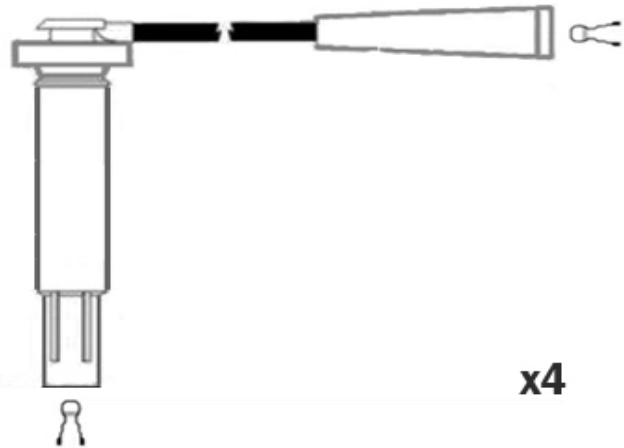

OPT4777

Spark Cable Type: Resistive Cable

Cable Diameter: 7mm

Cable Length 1: 470mm

Cable Length 2: 500mm

Cable Length 3: 590mm

Cable Length 4: 620mm

Number of Leads: 4

Spark Cable Fitment: Coupling Type SAE

Coil Fitment: Coupling Type SAE

x4

Distributed by Auto Agencies Ltd

OPT4800

Spark Cable Type: Resistive Cable

Cable Diameter: 7mm

Cable Length 1: 305mm

Cable Length 2: 335mm

Cable Length 3: 455mm

Cable Length 4: 455mm

Number of Leads: 4

Spark Cable Fitment: Coupling Type SAE

Coil Fitment: Coupling Type SAE